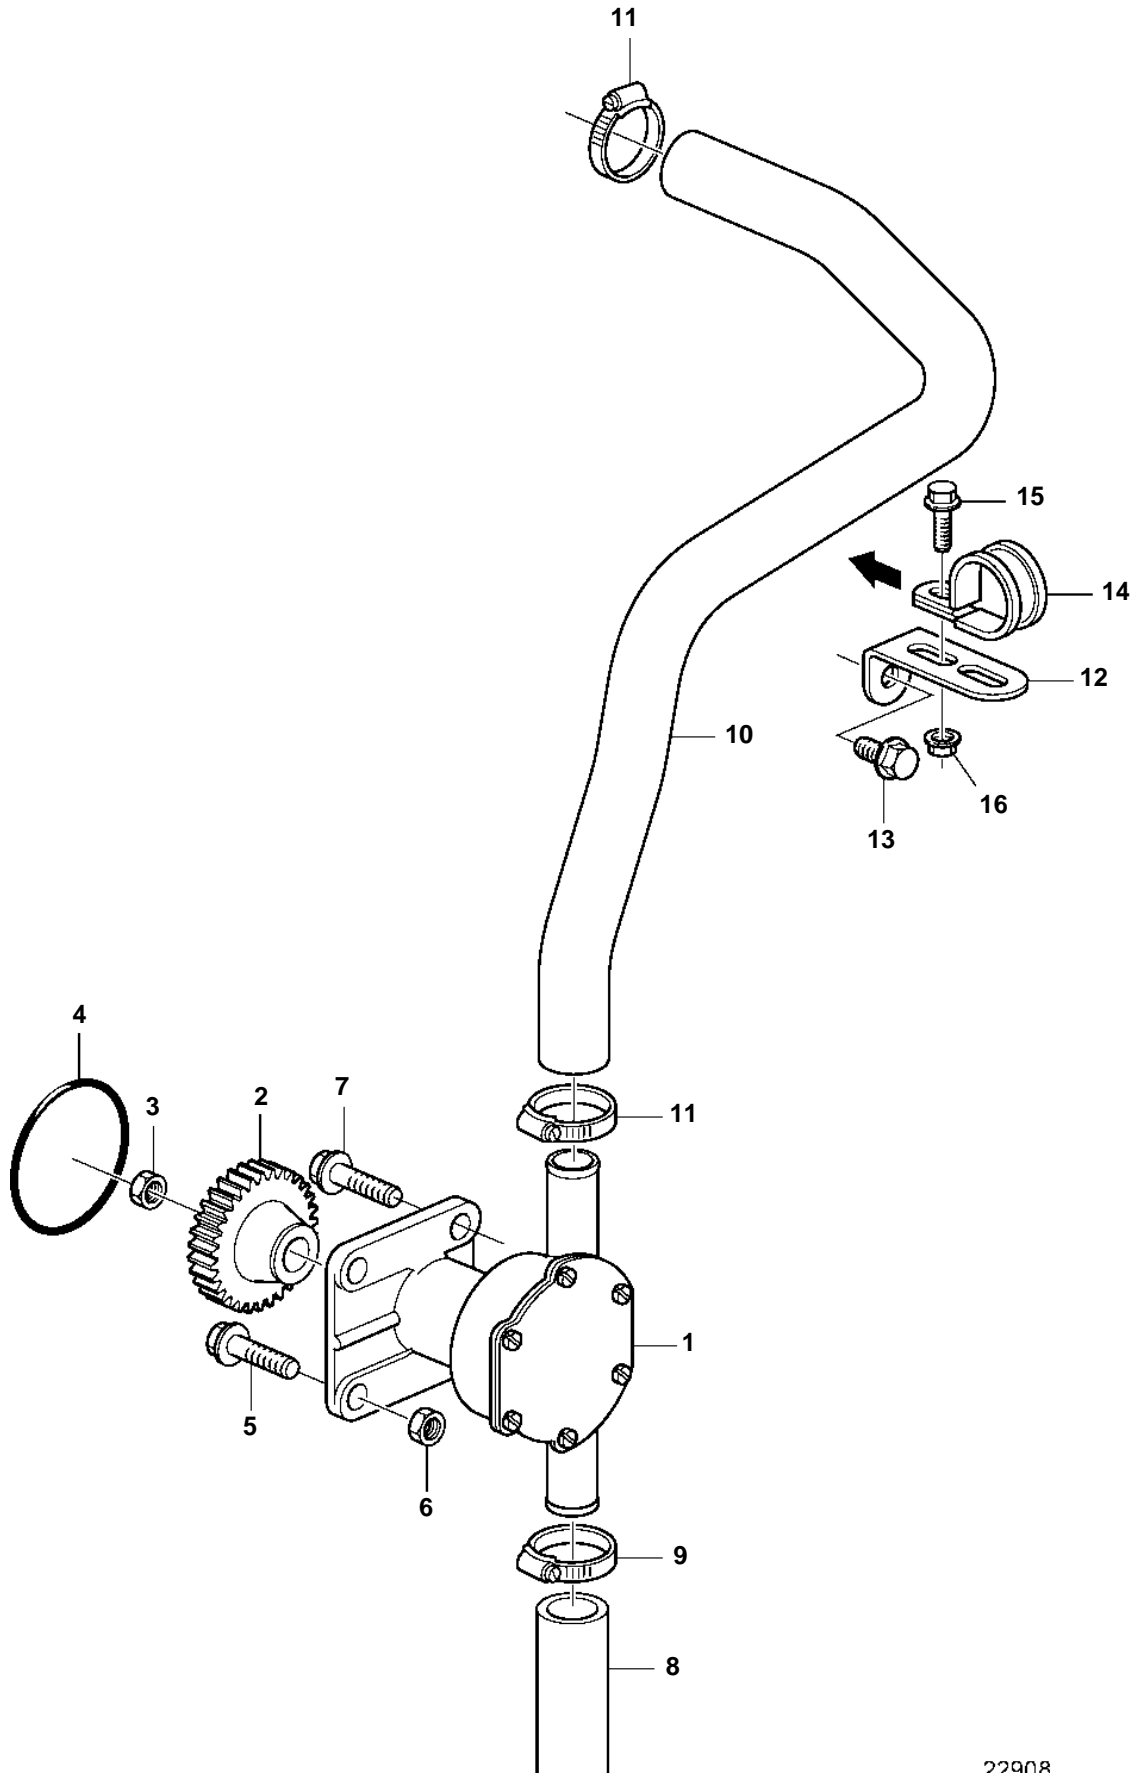

D1-13, D1-20

D1-13, D1-20

REF	PART NO.	QTY	DESCRIPTION	SEE SEC.	NOTES
1	3580944	1	Sea water pump		(3580064)
				4153	
2	3580062	1	Gear		
3	948645	1	Lock nut		
4	3580063	1	O-ring		
5	965180	2	Flange screw		
6	945408	2	Flange nut		
7	965216	2	Screw		
8	3841378	1	Hose		
9	961666	2	Hose clamp		
10	3809920	1	Hose		
11	943472	2	Hose clamp		
12	965555	1	Bracket		
13	946025	1	Screw		
14	952636	1	Clamp		
15	946544	1	Flange screw		
16	945407	1	Flange nut		